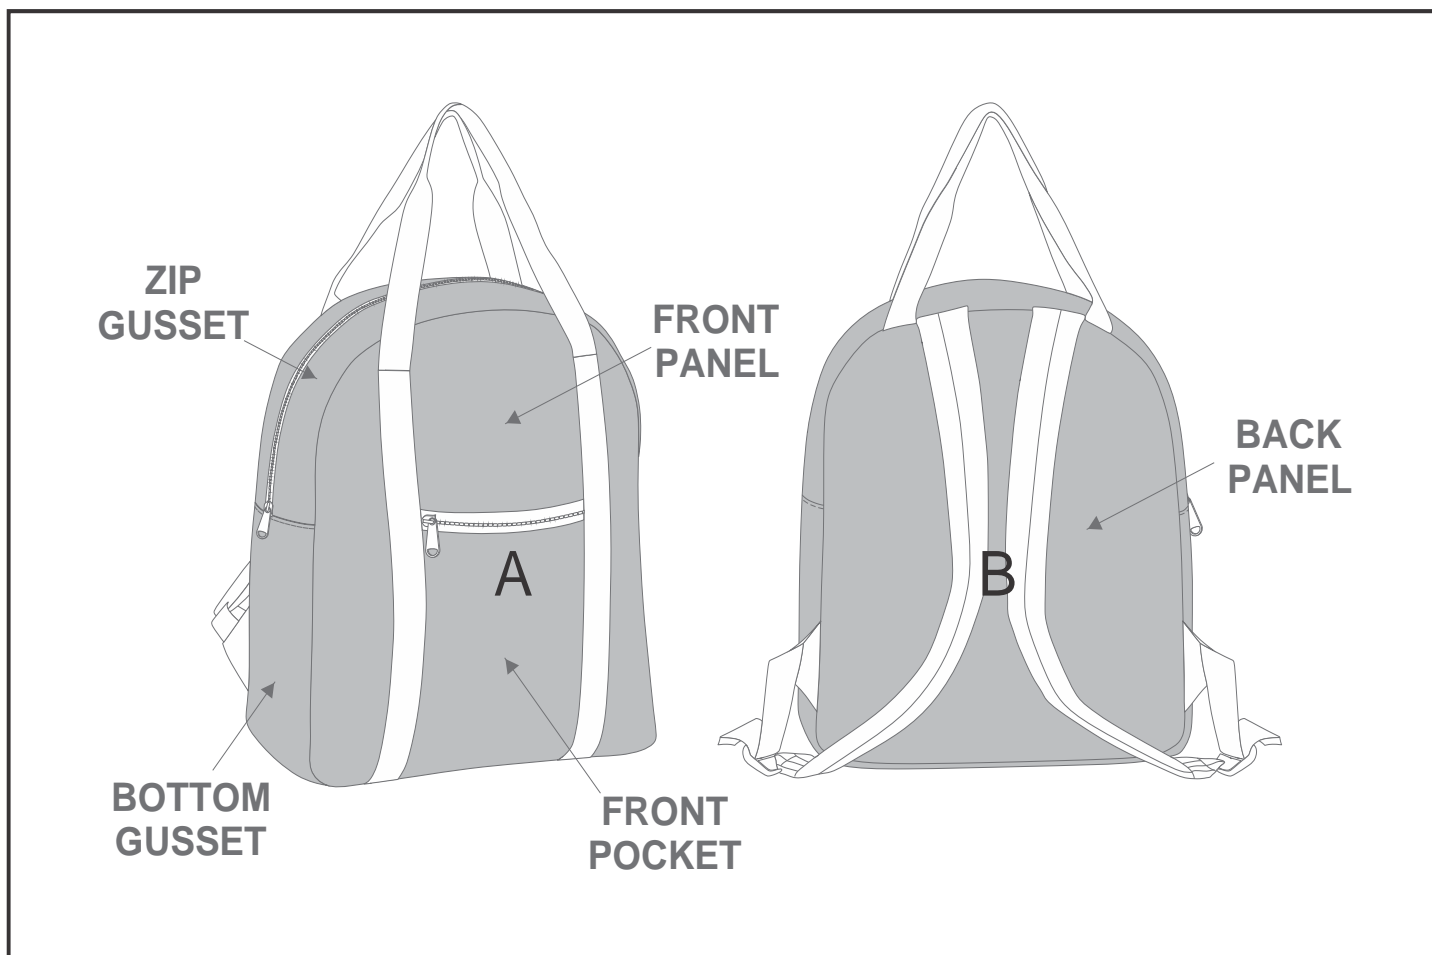

BC-HP-30-G

Hoppla Motley Backpack

Need to know:

- Includes 1-Position Sublimation (setup fees apply)

- Please Note: We cannot guarantee 100% logo Alignment on all Brandable Panels.

Branding Options:

Position	Branding Method (Branding Code)	No. of Colours	Dimension
A	Custom Sublimation A (CPSUB-A)	Full Colour	759mm wide x 839mm high